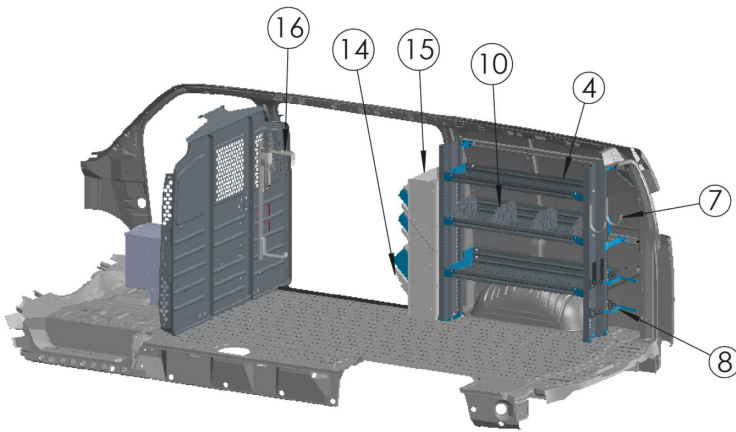

Plumbing Pro Package, Express/Savana 135", PLUM-GM135A

Parts list

Line Item	Description	Part Number	Quantity
1	Partition Panel Kit, (1) Solid Panel, (2) Visibility Panels	S1M2C2FSV	x1
2	Partition Install Kit, GM Express	WKC2GMOP-G	x1
3	Mounting Rail Kit, Driver & Passenger Side	ARKGM135	x1
4	3-Shelf Unit, Cabinet Use, 14x42	AS-2T1442GMA	x1
5	3-Shelf Unit, Cabinet Use, 14x72	AS-2T1472GMA	x1
6	Cabinet Locker w/ Lock	CL1446R	x1
7	5" Utility Hook	UH50	x6
8	Tank Holder, Nitrogen	1NTR	x1
9	14" Shelf Divider, 8-Pack	DIVK148	x1
10	14" Shelf Divider, 4-Pack	DIVK144	x1
11	12" Portable Bin, 14"D x 12"W	BIN1214	x6
12	Center Console, 12"	CCD12	x1

Line Item	Description	Part Number	Quantity
13	Fire Extinguisher w/ Bracket	PA8	x1
14	First Aid Kit	15372-0	x1
15	3-Case Holder w/ Cases	CH-EP	x1
16	Interior Ladder Holder	ILR	x1