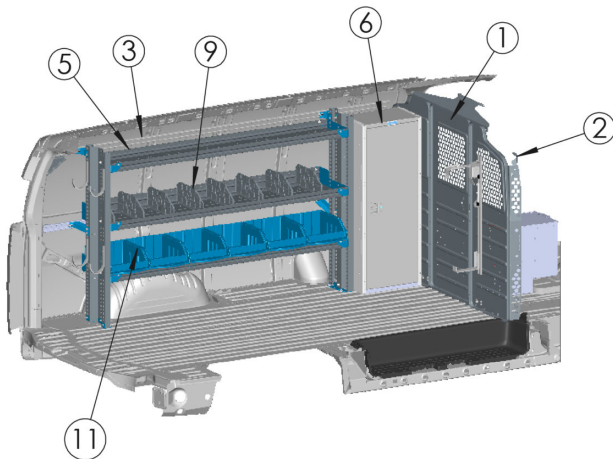

Plumbing Pro Package, Express/Savana 135", PLUM-GM135A

Parts list

Line Item	Description	Part Number	Quantity
1	Partition Panel Kit, (1) Solid Panel, (2) Visibility Panels	S1M2C2FSV	x1
2	Partition Install Kit, GM Express	WKC2GMOP-G	x1
3	Mounting Rail Kit, Driver & Passenger Side	ARKGM135	x1
4	3-Shelf Unit, Cabinet Use, 14x42	AS-2T1442GMA	x1
5	3-Shelf Unit, Cabinet Use, 14x72	AS-2T1472GMA	x1
6	Cabinet Locker w/ Lock	CL1446R	x1
7	5" Utility Hook	UH50	x6
8	Tank Holder, Nitrogen	1NTR	x1
9	14" Shelf Divider, 8-Pack	DIVK148	x1
10	14" Shelf Divider, 4-Pack	DIVK144	x1
11	12" Portable Bin, 14"D x 12"W	BIN1214	x6
12	Center Console, 12"	CCD12	x1

Line Item	Description	Part Number	Quantity
13	Fire Extinguisher w/ Bracket	PA8	x1
14	First Aid Kit	15372-0	x1
15	3-Case Holder w/ Cases	CH-EP	x1
16	Interior Ladder Holder	ILR	x1