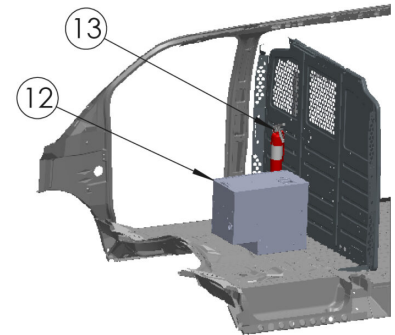

Plumbing Pro Package, Express/Savana 135", PLUM-GM135A

Parts list

Line Item	Description	Part Number	Quantity
1	Partition Panel Kit, (1) Solid Panel, (2) Visibility Panels	S1M2C2FSV	x1
2	Partition Install Kit, GM Express	WKC2GMOP-G	x1
3	Mounting Rail Kit, Driver & Passenger Side	ARKGM135	x1
4	3-Shelf Unit, Cabinet Use, 14x42	AS-2T1442GMA	x1
5	3-Shelf Unit, Cabinet Use, 14x72	AS-2T1472GMA	x1
6	Cabinet Locker w/ Lock	CL1446R	x1
7	5" Utility Hook	UH50	x6
8	Tank Holder, Nitrogen	1NTR	x1
9	14" Shelf Divider, 8-Pack	DIVK148	x1
10	14" Shelf Divider, 4-Pack	DIVK144	x1
11	12" Portable Bin, 14"D x 12"W	BIN1214	x6
12	Center Console, 12"	CCD12	x1

Line Item	Description	Part Number	Quantity
13	Fire Extinguisher w/ Bracket	PA8	x1
14	First Aid Kit	15372-0	x1
15	3-Case Holder w/ Cases	CH-EP	x1
16	Interior Ladder Holder	ILR	x1