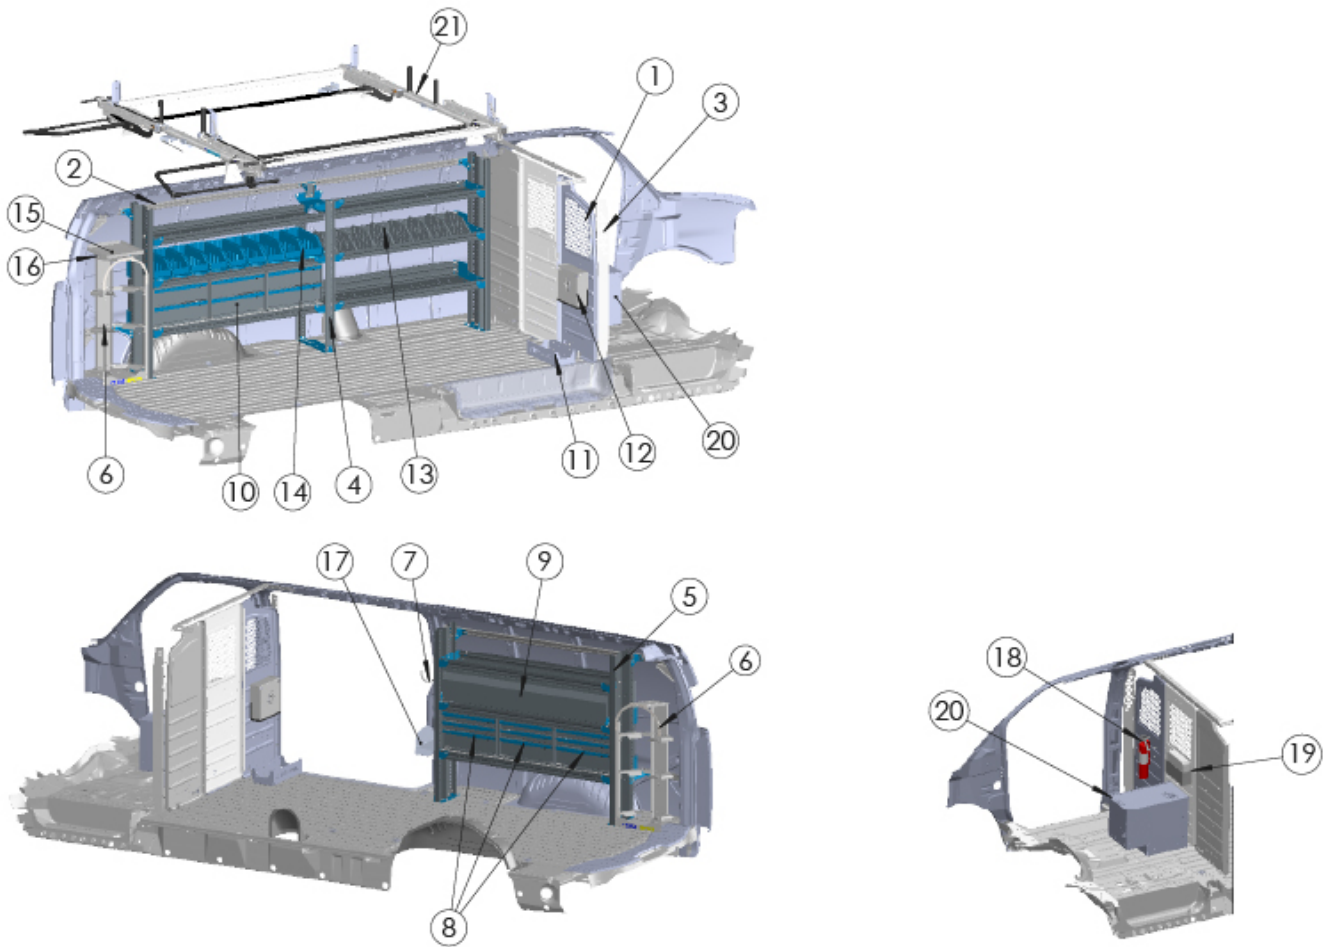

HVAC Pro Package, Express/Savana 155", HVAC-GM155A

Parts list

Line Item	Description	Part Number	Quantity
1	Partition Panel Kit, (1) Solid Panel, (2) Visibility Panels	S1M2C2FSV	x1
2	Mounting Rail Kit, Driver & Passenger Side	ARKGM155	x1
3	Steel Partition Mounting Kit w/ Visibility	WKC2FSVGM	x1
4	3-Shelf Unit, Tank Rack Use, 14x96 (R54/F48)	AS-2T1496GMA	x1
5	3-Shelf Unit, Tank Rack Use, 14x54	AS-2T1454GMA	x1
6	3-Shelf Tank Rack, (2)30lb. (1)50lb.	230150TR	x2
7	5" Utility Hook	UH50	x2
8	3-Drawer Unit w/ Risers, 14 x 18	ADUK1418A3C-RI	x3
9	Shelf Door Kit, 10 x 54	ADK1054A	x1
10	2-Drawer Unit w/ Risers, 14 x 18	ADUK1418A2T-RI	x3
11	Vacuum Pump Holder	VPH1	x1
12	HVAC Gauge Cover	GC1	x1

Line Item	Description	Part Number	Quantity
13	14" Shelf Divider, 8-Pack	DIVK148	x1
14	6" Portable Bin, 14"D x 6"W	BIN614	x9
15	Tank Rack Shelf, 30 lb.	TRSHELF30	x1
16	Tank Rack Shelf Bracket	TRSHLFBRKT	x1
17	Hose Holder	HOSEHLDR	x1
18	Fire Extinguisher w/ Bracket	PA8	x1
19	First Aid Kit w/ Holder	43293	x1
20	Center Console, 12"	CCD12	x1
21	Max-Drop ProLift, Driver & Passenger Side	PLM63GM	x1