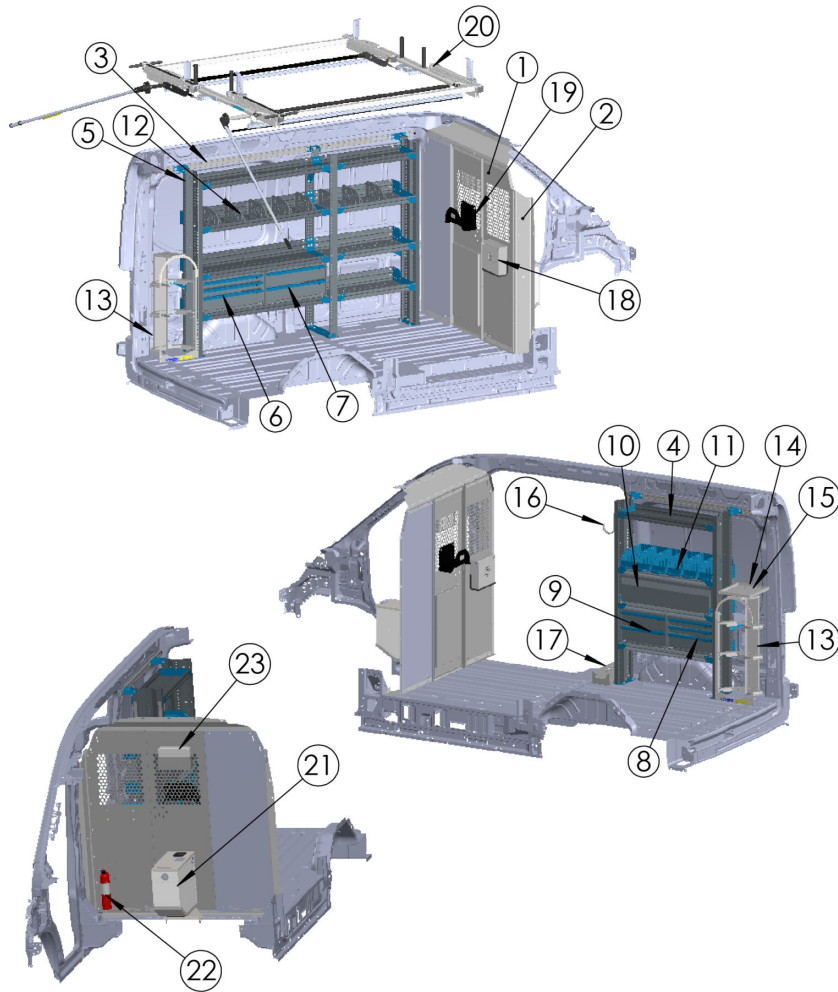

HVAC Pro Package, Transit Mid Roof 130", HVAC-FTMR130A

Parts list

Line Item	Description	Part Number	Quantity
1	Partition Panel Kit, (1) Solid Panel, (2) Visibility Panels	S1M2C2PM	x1
2	Steel Partition Mounting Kit	WKC1FDTM2	x1
3	Mounting Rail Kit, Driver & Passenger Side	ARKFTM130	x1
4	4-Shelf Unit, Tank Rack Use, 14x36	AS-2T1436FTMA	x1
5	4-Shelf Unit, Tank Rack Use, 14 x 78 (R48/F30)	AS-2T1478FTMA	x1
6	3-Drawer Unit w/ Risers, 14 x 24	ADUK1424A3C-RI	x1
7	2-Drawer Unit w/ Risers, 14 x 24	ADUK1424A2T-RI	x1
8	3-Drawer Unit w/ Risers, 14 x 18	ADUK1418A3C-RI	x1
9	2-Drawer Unit w/ Risers, 14 x 18	ADUK1418A2T-RI	x1
10	Shelf Door Kit, 10 x 36	ADK1036A	x1
11	6" Portable Bin, 14"D x 6"W	BIN614	x6
12	14" Shelf Divider, 8-Pack	DIVK148	x1

Line Item	Description	Part Number	Quantity
13	3-Shelf Tank Rack, (2)30lb. (1)50lb.	230150TR	x2
14	Tank Rack Shelf, 30 lb.	TRSHELF30	x1
14	Tank Rack Shelf Bracket	TRSHLFBRKT	x1
14	5" Utility Hook	UH50	x2
15	Vacuum Pump Holder	VPH1	x1
16	HVAC Gauge Cover	GC1	x1
17	Hose Holder	HOSEHLDR	x1
18	Max-Drop ProLift, Driver & Passenger Side	PLM63TM	x1
19	Center Console, 9"	CCD9	x1
20	Fire Extinguisher w/ Bracket	PA8	x1
21	First Aid Kit w/ Holder	43293	x1