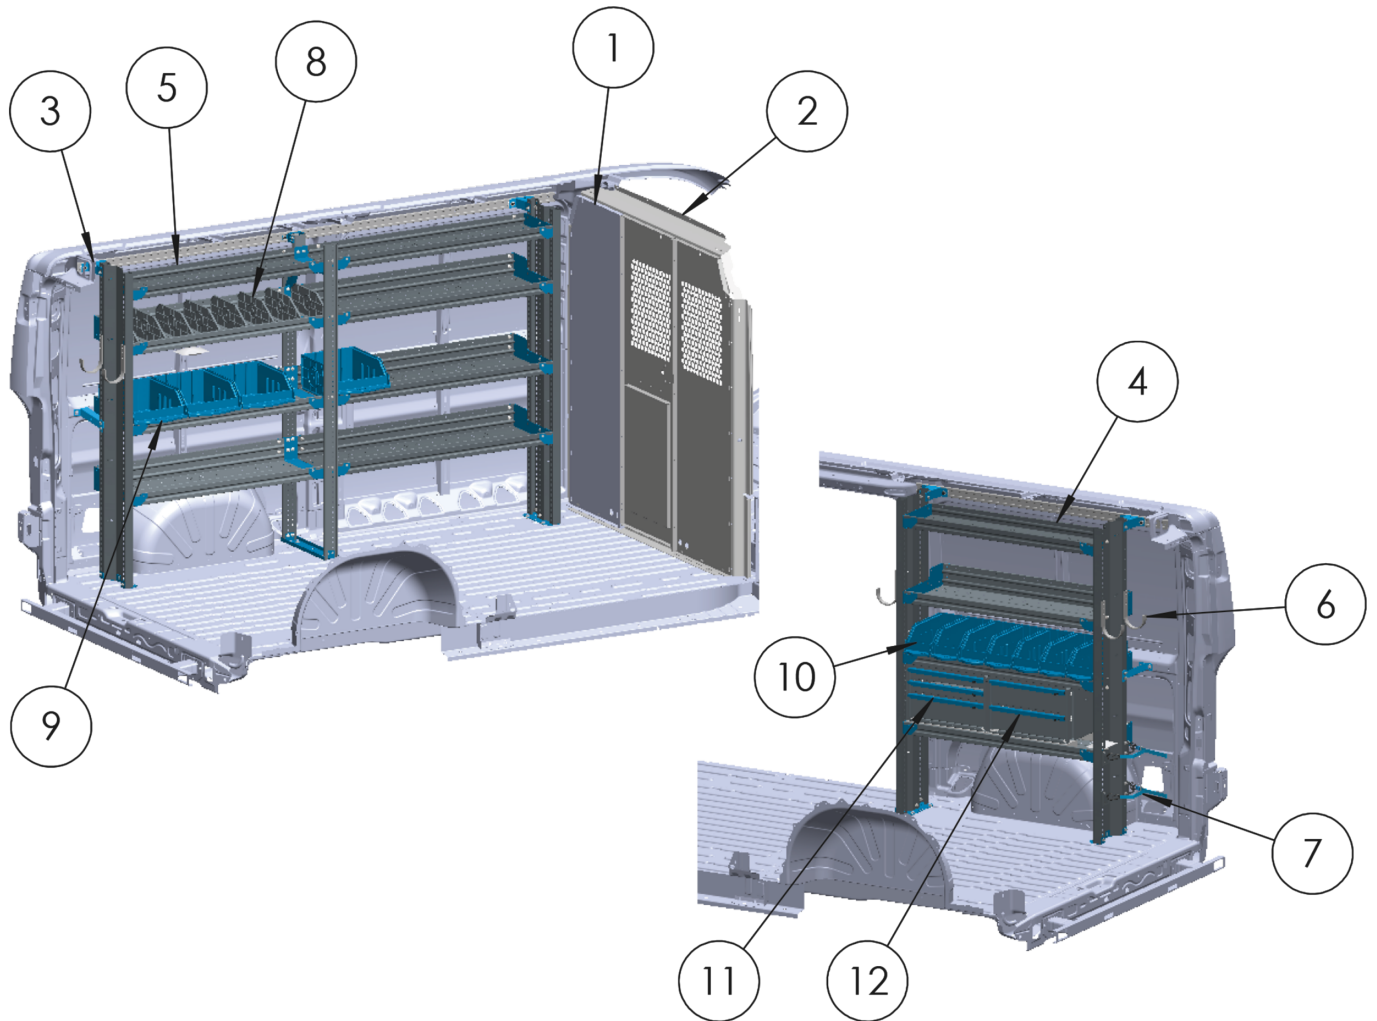

# Plumbing Essentials Package, Ram ProMaster High Roof 136", PLUM-PMHR136B

## Parts list

Line Item	Description	Part Number	Quantity
1	Partition Panel Kit, (1) Solid Panel, (2) Visibility Panels	<a href="#">S1M2C2PM</a>	x1
2	Steel Partition Mounting Kit	<a href="#">WKC1PM</a>	x1
3	Mounting Rail Kit, Driver & Passenger Side	<a href="#">ARKPM136</a>	x1
4	5-Shelf Unit, 14x42	<a href="#">AS-2T1442PMHA</a>	x1
5	5-Shelf Unit, 14x90 (R42/F48)	<a href="#">AS-2T1490PMHA</a>	x1
6	5" Utility Hook	<a href="#">UH50</a>	x6
7	14" Shelf Divider, 8-Pack	<a href="#">DIVK148</a>	x1
8	6" Portable Bin, 14"D x 6"W	<a href="#">BIN614</a>	x7
9	12" Portable Bin, 12"D x 12"W	<a href="#">BIN1212</a>	x7
10	3-Drawer Unit w/ Risers, 14 x 18	<a href="#">ADUK1418A3C-RI</a>	x1
11	2-Drawer Unit w/ Risers, 14 x 18	<a href="#">ADUK1418A2T-RI</a>	x1
12	Tank Holder, Nitrogen	<a href="#">1NTR</a>	x1