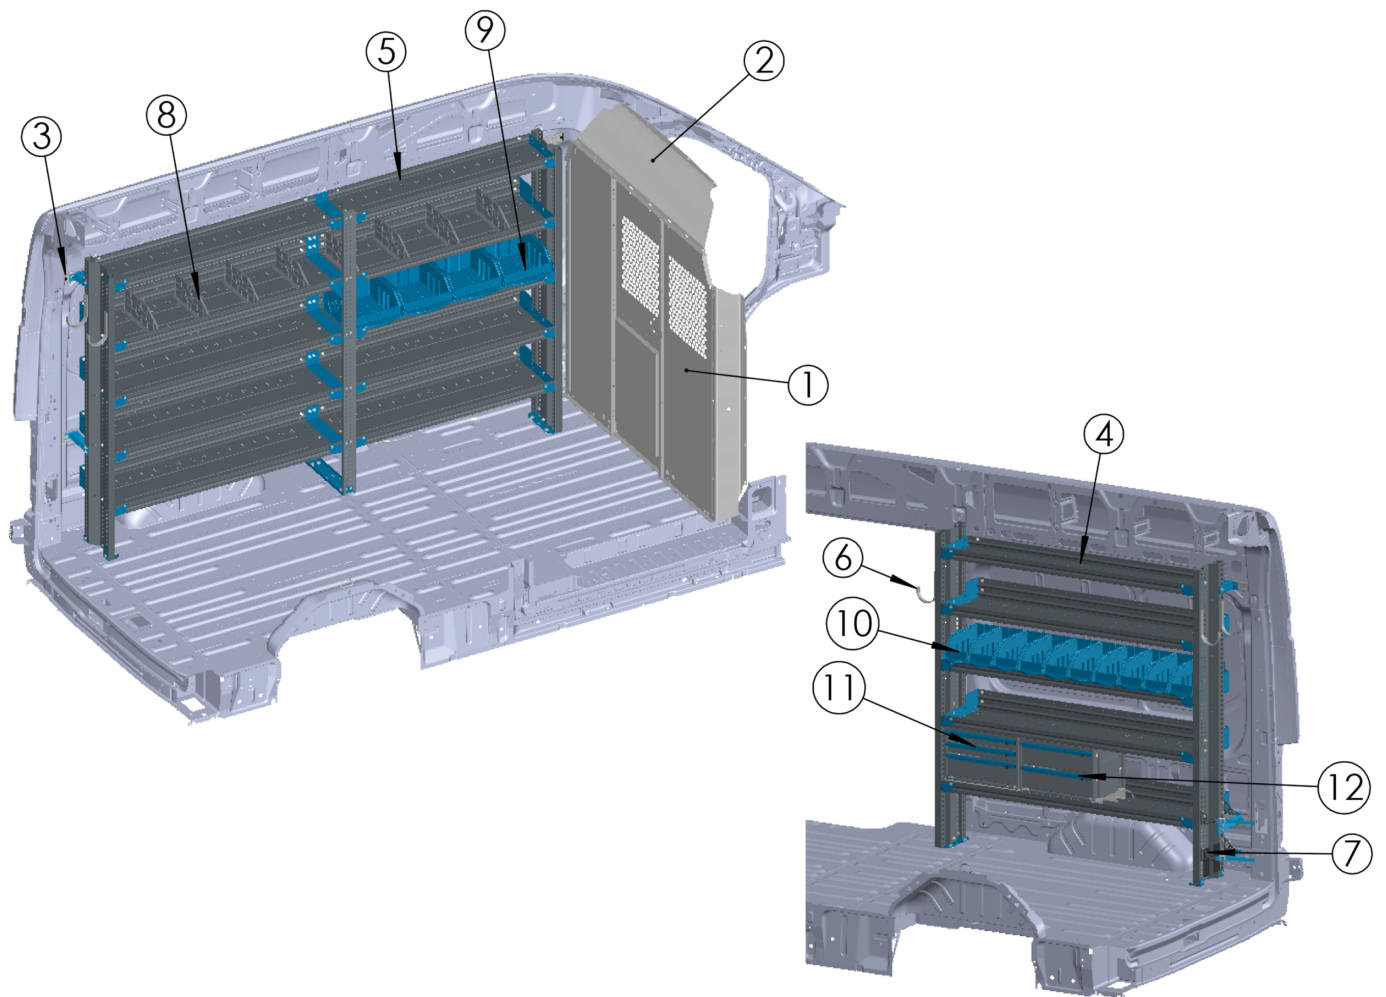

Plumbing Essentials Package, Ford Transit High Roof 148", PLUM-FTHR148B

Parts list

Line Item	Description	Part Number	Quantity
1	Partition Panel Kit, (1) Solid Panel, (2) Visibility Panels	S1M2C2PM	x1
2	Steel Partition Mounting Kit	WKC1FDTH2	x1
3	Mounting Rail Kit, Driver & Passenger Side	ARKFTM148	x1
4	5-Shelf Unit, 14x60	AS-2T1460FTHA	x1
5	5-Shelf Unit, 14x102 (R54/F48)	AS-2T14102FTHA	x1
6	5" Utility Hook	UH50	x6
7	Tank Holder, Nitrogen	1NTR	x1
8	14" Shelf Divider, 8-Pack	DIVK148	x1
9	12" Portable Bin, 14"D x 12"W	BIN1214	x4
10	6" Portable Bin, 14"D x 6"W	BIN614	x10
11	3-Drawer Unit w/ Risers, 14 x 18	ADUK1418A3C-RI	x1

Line Item	Description	Part Number	Quantity
12	2-Drawer Unit w/ Risers, 14 x 18	ADUK1418A2T-RI	x1