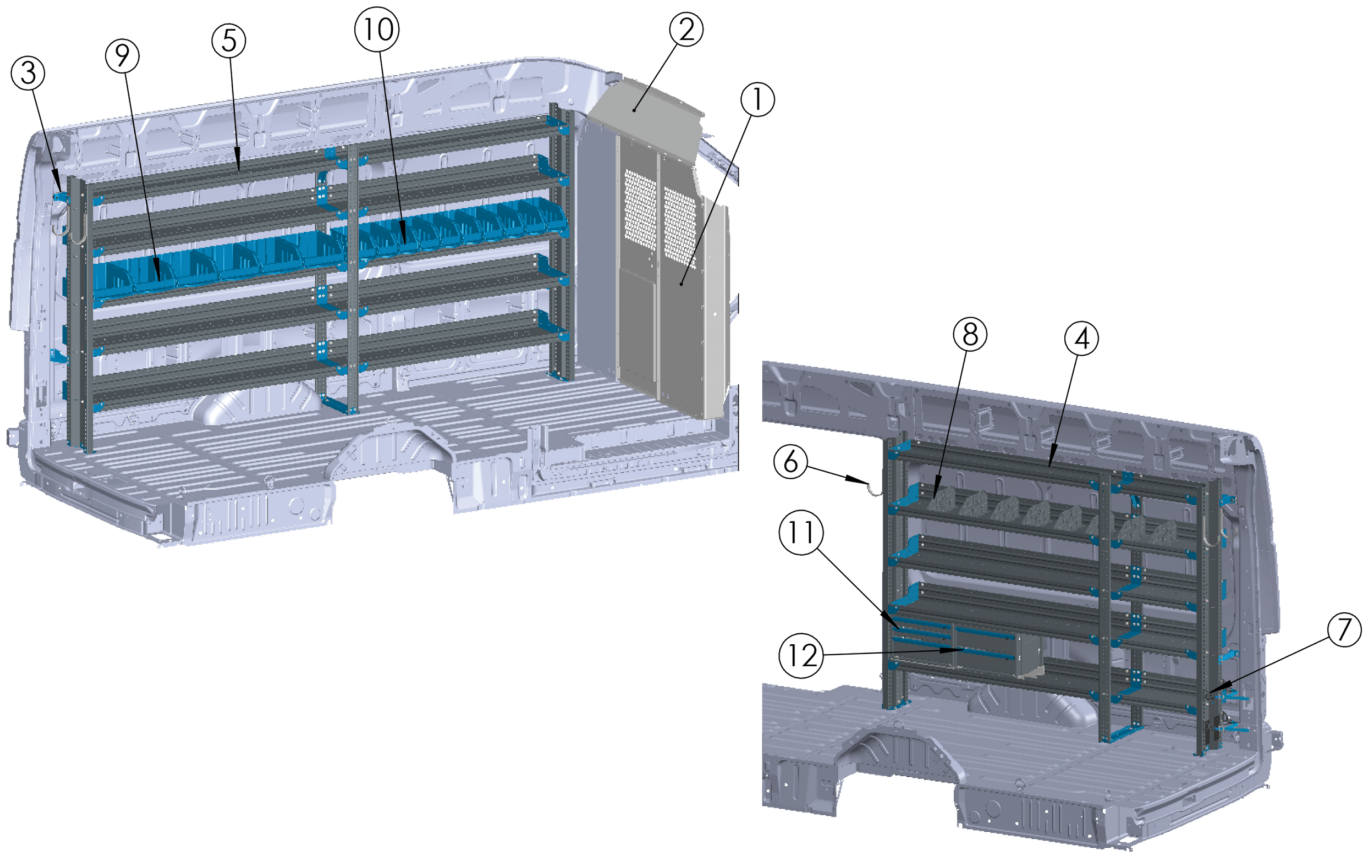

Plumbing Essentials Package, Ford Transit High Roof 148" Extended, PLUM-FTHR148XB

Parts list

Line Item	Description	Part Number	Quantity
1	Partition Panel Kit, (1) Solid Panel, (2) Visibility Panels	S1M2C2PM	x1
2	Steel Partition Mounting Kit	WKC1FDTH2	x1
3	Mounting Rail Kit, Driver & Passenger Side	ARKFTH148X	x1
4	5-Shelf Unit, 14 x 84 (R24/F60)	AS-2T1484FTHA	x1
5	5-Shelf Unit, 14 x 132 (R72/F60)	AS-2T14132FTHA	x1
6	5" Utility Hook	UH50	x6
7	Tank Holder, Nitrogen	1NTR	x1
8	14" Shelf Divider, 8-Pack	DIVK148	x1
9	12" Portable Bin, 14"D x 12"W	BIN1214	x6
10	6" Portable Bin, 14"D x 6"W	BIN614	x10
11	3-Drawer Unit w/ Risers, 14 x 18	ADUK1418A3C-RI	x1
12	2-Drawer Unit w/ Risers, 14 x 18	ADUK1418A2T-RI	x1