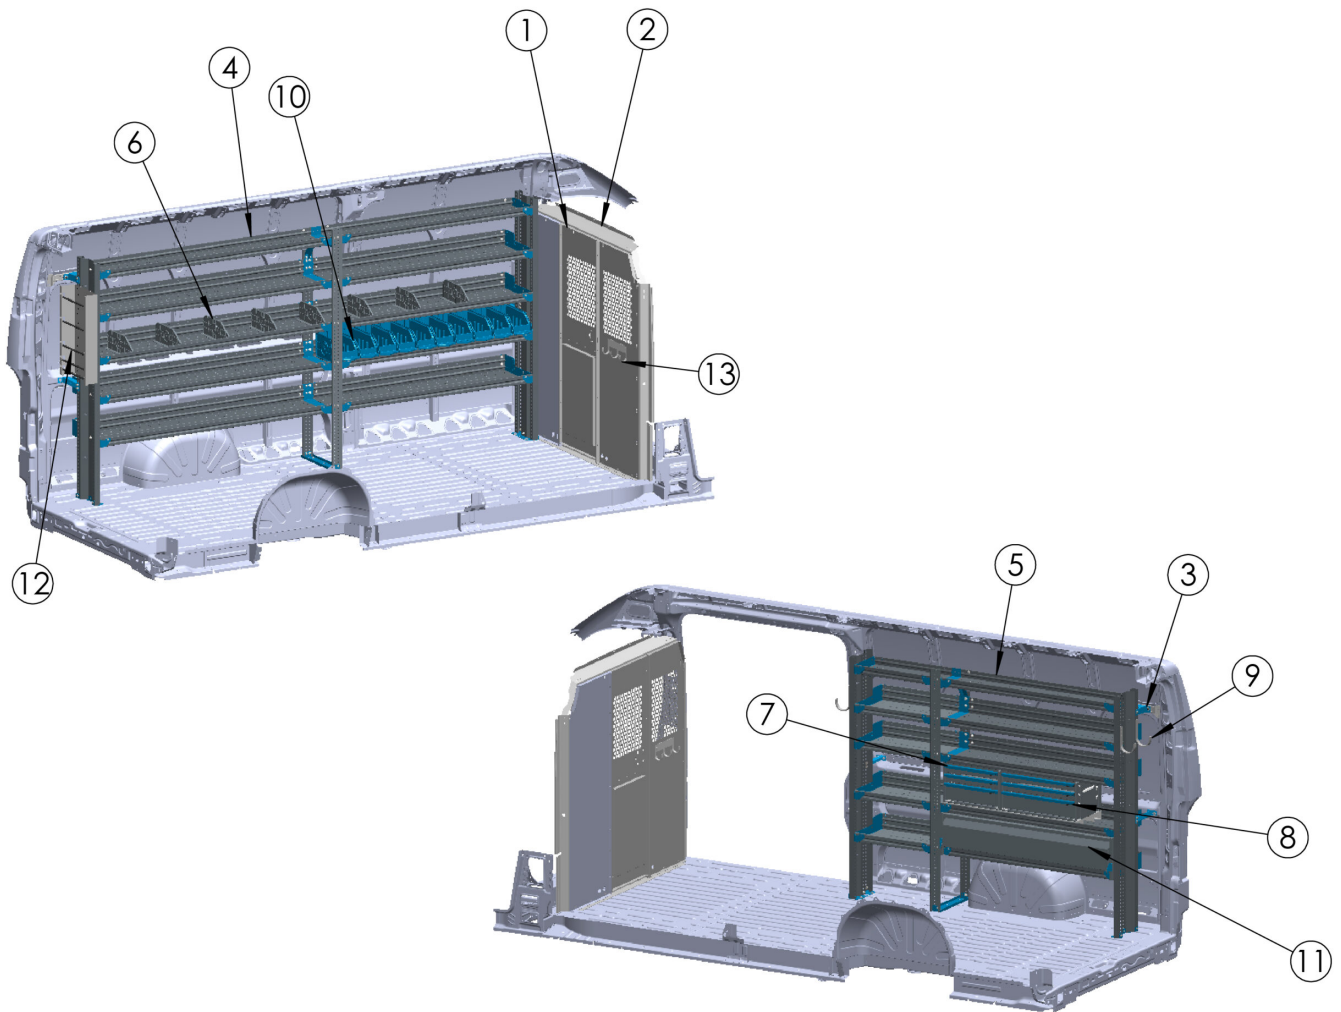

# Electrical Essentials Package, Ram ProMaster High Roof 159" Extended, ELE-PMHR159XB

## Parts list

Line Item	Description	Part Number	Quantity
1	Partition Panel Kit, (1) Solid Panel, (2) Visibility Panels	<a href="#">S1M2C2PM</a>	x1
2	Steel Partition Mounting Kit	<a href="#">WKC1PM</a>	x1
3	Mounting Rail Kit, Driver & Passenger Side	<a href="#">ARKPMH159X</a>	x1
4	5-Shelf Unit, 14x132 (R72/F60)	<a href="#">AS-2T14132PMHA</a>	x1
5	5-Shelf Unit, 14x78 (R54/F42)	<a href="#">AS-2T1478PMHA</a>	x1
6	14" Shelf Divider, 8-Pack	<a href="#">DIVK148</a>	x1
7	3-Drawer Unit w/ Risers, 14 x 18	<a href="#">ADUK1418A3C-RI</a>	x1
8	3-Drawer Unit w/ Risers, 14 x 24	<a href="#">ADUK1424A3C-RI</a>	x1
9	5" Utility Hook	<a href="#">UH50</a>	x4
10	6" Portable Bin, 14"D x 6"W	<a href="#">BIN614</a>	x10
11	Shelf Door Kit, 10 x 54	<a href="#">ADK1054A</a>	x1

<b>Line Item</b>	<b>Description</b>	<b>Part Number</b>	<b>Quantity</b>
12	Wire Reel Holder, 5-Bar	<a href="#">WRH5</a>	x1
13	3-Hook Bar	<a href="#">UHB3</a>	x1