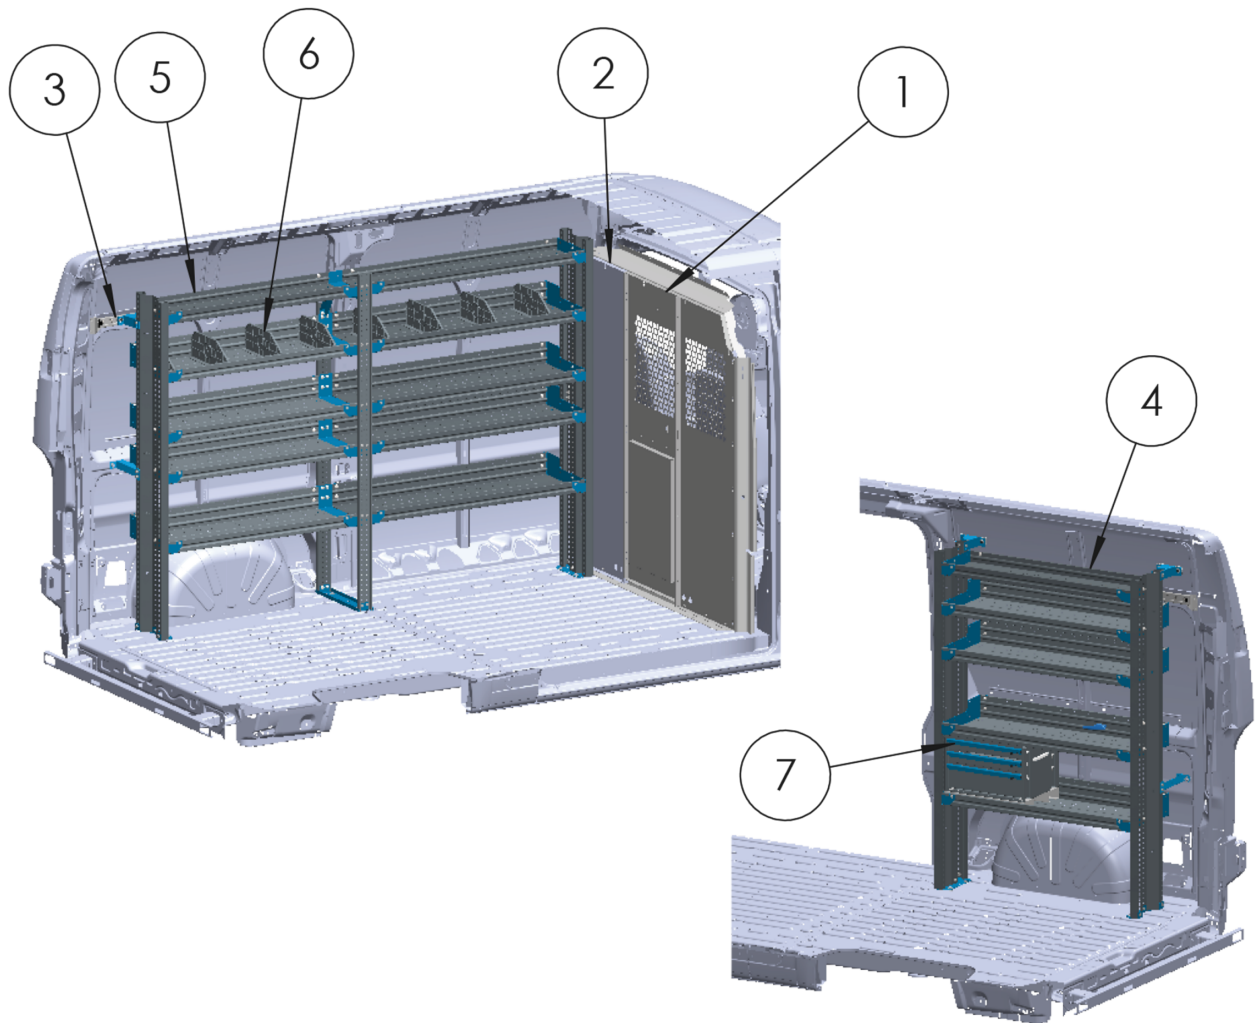

Bin Package, Ram ProMaster High Roof 136", BIN-PMHR136B

Parts list

Line Item	Description	Part Number	Quantity
1	Partition Panel Kit, (1) Solid Panel, (2) Visibility Panels	S1M2C2PM	x1
2	Steel Partition Mounting Kit	WKC1PM	x1
3	Mounting Rail Kit, Driver & Passenger Side	ARKPM136	x1
4	5-Shelf Unit, 14x42	AS-2T1442PMHA	x1
5	5-Shelf Unit, 14x90 (R42/F48)	AS-2T1490PMHA	x1
6	14" Shelf Divider, 8-Pack	DIVK148	x1
7	3-Drawer Unit w/ Risers, 14 x 18	ADUK1418A3C-RI	x1